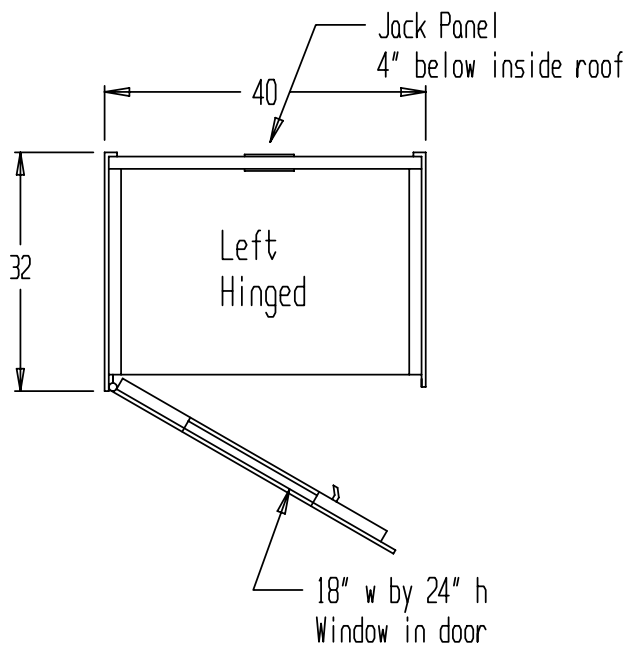

1/2" Neoprene Isolation
130502 - 6 ft.

REAR ELEVATION

DOOR SIDE ELEVATION

NOTES:
Tie-down angles, a door latch, and neoprene isolation are provided with the mobile configuration.

Securing the booth to the van or trailer is the responsibility of the customer.