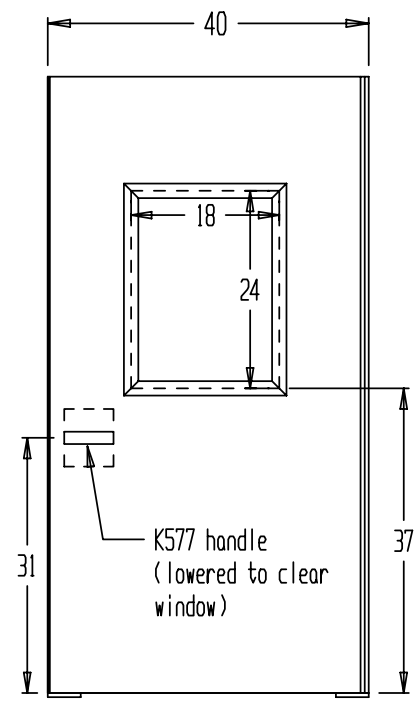

1/2" Neoprene Isolation
130502 - 6 ft.

REAR ELEVATION

DOOR SIDE ELEVATION

NOTES:
Tie-down angles, a door latch, and neoprene isolation are provided with the mobile configuration.

Securing the booth to the van or trailer is the responsibility of the customer.

TITLE RE-125SM Mobile Config	ACOUSTIC SYSTEMS AUSTIN, TEXAS		DRAWN BY SMD	DATE 1/10/2006
			CHKD BY	DATE
FOR Tech Manual	DRWG. NO. 5555	SCALE NTS	NOTES Tech Manual	
	SHT. 1 OF 1			